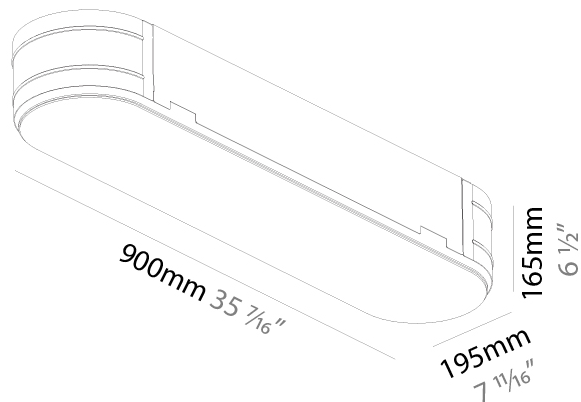

GENERAL

Series: Smoothy
Subseries: Smoothline
Brand: Prolicht
Division: Architectural
Mounting Type: Suspension
Mounting Location: Ceiling
Subcategory: Ambient

PHYSICAL

Shape: Oval
Length (mm): 930
Length (in): 36 5/8
Width (mm): 200
Width (in): 7 7/8
Height (mm): 120
Height (in): 4 3/4
Max. Overall Height (mm): 2120
Max. Overall Height (in): 82 1/2
Light Distribution: Direct
Weight (kg): 6.973
Weight (lbs): 15.34
Diffuser: PMMA - Opal or Micro-Prism
Fixture Finish: SSR / BKV / CWI / CRY / HAB / UFT / ITA / RUA / FTG / MYG / LOD / PUS / FRO / FUP / KIA / POP / BLS / SPG / MEY / GOH / GUM / CHC / COM / ABZ / JAG / OBR / MOS / ROR
Fixture Material: Extruded Aluminum / Steel
Cable Details: 2000mm / 78 3/4"

GENERAL

Series: Smoothy
Subseries: Smoothline
Brand: Prolicht
Division: Architectural
Mounting Type: Trimless
Mounting Location: Ceiling
Subcategory: Ambient

PHYSICAL

Shape: Oval
Length (mm): 900
Length (in): 35 7/16
Width (mm): 195
Width (in): 7 13/16
Depth (mm): 165
Depth (in): 6 1/2
Ceiling Thickness (mm): 10 / 12.5 / 15 / 25 / 30
Ceiling Thickness (in): 3/8 or 1/2 or 9/16 or 1 or 1 3/16
Min. Recessing Depth (mm): 180
Min. Recessing Depth (in): 7 1/16
Light Distribution: Direct
Weight (kg): 5.756
Weight (lbs): 12.66
Diffuser: PMMA - Opal
Fixture Material: Extruded Aluminum / Steel
Cut-out Measurements: 935mm / 36 15/16" x 230mm / 9 1/16"
Upon Request: Unique Sizes Unique Ceiling Thickness Unique Mounting Depth Spot Inserts

OPTICAL

RATINGS AND CERTIFICATIONS

Certified By: Certified for North American Standards
IP rating: IP20

PROJECT
TYPE
SPECIFIER
QUANTITY
DATE

935mm x 230mm
36 13/16" x 9 1/16"

10 | 12 1/2 | 15 | 25 | 30mm
3/8" | 1/2" | 9/16" | 1" | 3/16"