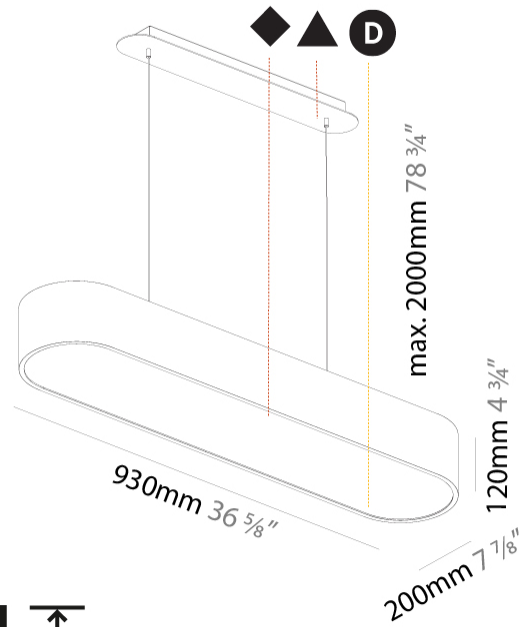

GENERAL

Series: Smoothy
Subseries: Smoothline
Brand: Prolicht
Division: Architectural
Mounting Type: Suspension
Mounting Location: Ceiling
Subcategory: Ambient

PHYSICAL

Shape: Oval
Length (mm): 930
Length (in): 36 5/8
Width (mm): 200
Width (in): 7 7/8
Height (mm): 120
Height (in): 4 3/4
Max. Overall Height (mm): 2120
Max. Overall Height (in): 82 1/2
Light Distribution: Direct
Weight (kg): 6.973
Weight (lbs): 15.34
Diffuser: PMMA - Opal or Micro-Prism
Fixture Finish: SSR / BKV / CWI / CRY / HAB / UFT / ITA / RUA / FTG / MYG / LOD / PUS / FRO / FUP / KIA / POP / BLS / SPG / MEY / GOH / GUM / CHC / COM / ABZ / JAG / OBR / MOS / ROR
Fixture Material: Extruded Aluminum / Steel
Cable Details: 2000mm / 78 3/4"

ELECTRICAL

Lamp Type: LED (Zhaga Standard)
Input Wattage (W): 31.5
Total Output Wattage (W): 27
Dimming: Tri-Mode (Non-Dimming and Phase Dimming (120Vac only) and 0-10V Dimming)
Driver Included: Yes
Driver Location: Integrated
Driver Type: Constant Current - Universal
Driver Class: Class 2
Input Voltage (V): 120 - 277
Constant Current (MA): 500

LED

Number of LEDs: 9
Color Temperature (°K): 3000 / 3500 / 4000
Max. Delivered Lumen (lm): 2190 / 2362 / 2410
Nominal Lumen (lm): 3285lm
CRI: >80 CRI
Lamp Life (hrs): 50000

OPTICAL

RATINGS AND CERTIFICATIONS

Certified By: Certified for North American Standards
IP rating: IP20