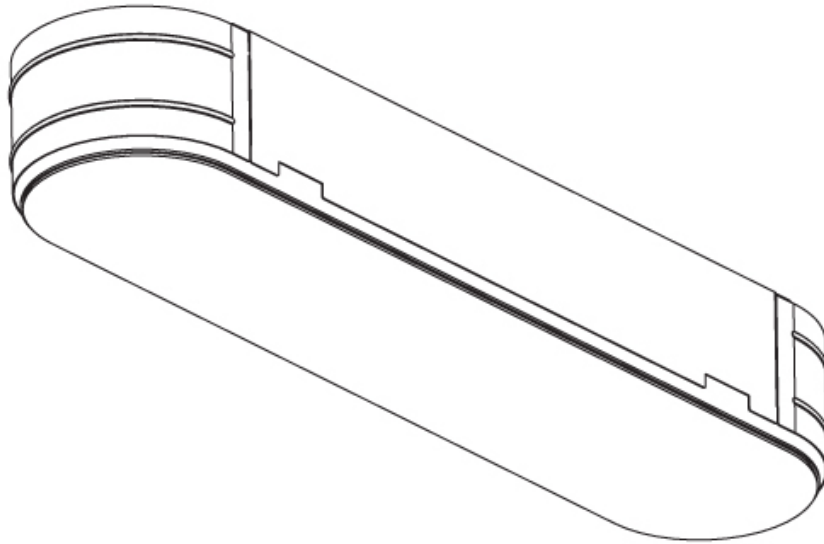

SMOOTHLINE TRIMLESS

A37516-

PROJECT	_____
TYPE	_____
SPECIFIER	_____
QUANTITY	_____
DATE	_____